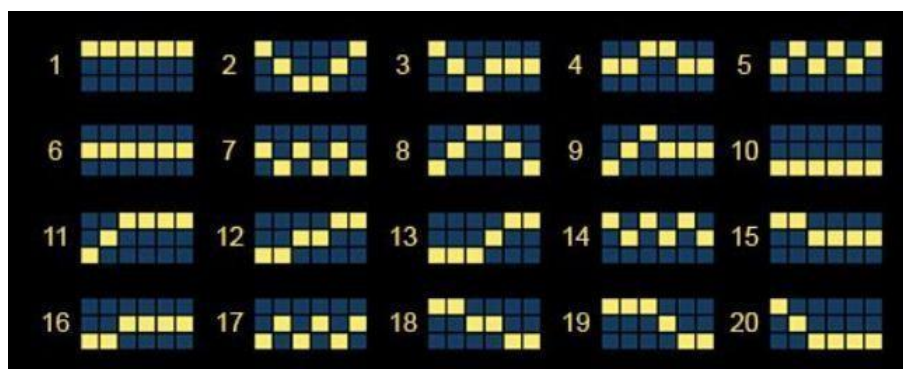

The image shows the paytable for the 'Magic 6 Stars' slot game. It features a dark blue space-themed background with the game title 'Magic 6 Stars' at the top. The paytable is organized into several boxes, each representing a different symbol. The 'Wild' symbol is a multi-colored star, and the 'Scatter' symbol is a blue star. There are also six other star symbols in red, green, yellow, orange, purple, and teal. A 'FREE SPINS' box is located to the right of the Wild and Scatter symbols. Each symbol box lists the number of symbols (3x, 4x, 5x, 6x) and the corresponding payout. The Wild symbol has the highest payouts, with 6x symbols paying 10.00. The Scatter symbol has payouts ranging from 0.50 to 2.00. The other symbols have payouts ranging from 0.05 to 5.00. The Free Spins box shows that 3, 4, 5, and 6 Scatter symbols award 15, 20, 25, and 30 free spins respectively.

Symbol	6x	5x	4x	3x
Wild	10.00	5.00	2.00	1.00
Scatter	2.00	1.50	1.00	0.50
Red Star	5.00	2.00	1.00	0.50
Green Star	3.50	1.60	0.80	0.40
Yellow Star	2.00	0.80	0.40	0.20
Orange Star	1.00	0.40	0.20	0.10
Purple Star	0.60	0.30	0.10	0.05
Teal Star	0.50	0.20	0.10	0.05

FREE SPINS

3x	15
4x	20
5x	25
6x	30

Izmaksu Līniju Apraksts.

Laimests tiek izmaksāts tikai par laimīgajām kombinācijām uz aktīvajām izmaksas līnijām.

Līnijas, kas redzamas attēlā, parāda iespējamās izmaksas līniju formas: